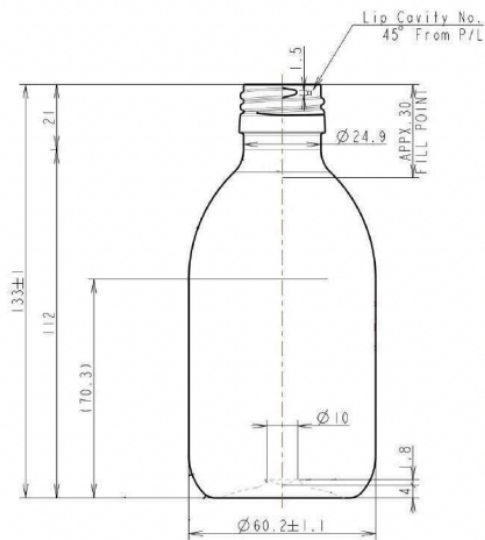

Sirop 250

General info

Item no. (SKU):	LS1010819101
Family / Range:	Sirop
Capacity:	250ml
Neck:	28 ROPP
Shape:	Round
Material:	PET
Weight:	21
Colour:	All colours available
Suggested label size:	
Country of origin:	Lithuania

Packaging info

Packed in boxes

Box dimensions (mm):	594 x 394 x 448
Quantity per box (pcs):	180
Boxes per pallet (pcs):	20
Quantity per pallet (pcs):	3600
Net weight (kg):	76
Gross weight (kg):	99
Pallet height (mm):	2400

Packed in PE bags on trays (Full pallet)

Tray dimensions (mm):	1200 x 800 x 50
Quantity per tray (pcs):	260
Quantity per PE bag (pcs):	130
PE bags per tray (pcs):	2
Trays per pallet (pcs):	16
Quantity per pallet (pcs):	4160
Net weight (kg):	86
Gross weight (kg):	105
Pallet height (mm):	2400